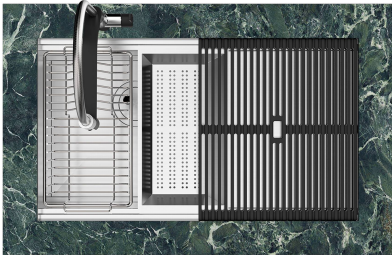

Triple recess - sliding accessories

The Foster Milano sink has an ingenious design that makes it simple to use a large set of optional accessories. On the topmost supporting step, the innovative Black grids slide, creating a large and practical surface to rinse food and crockery. The second step is meant to support and allow the sliding of a complete combination of accessories, which make some operations practical and safe: rinse, drain, slice, grate... everything can be done inside the sink. The third supporting step is on the bottom of the bowl. On this step one can rest the Black grids, making it possible to rinse foodstuffs without their coming in contact with the bottom of the sink, which may be dirty.

Compatible accessories/Accessori compatibili:

8100 602

GALLERY

EQUIPMENT

Black grid Milanello

8100 602

OPTIONAL ACCESSORIES

HPDE Chopping board
8657 001