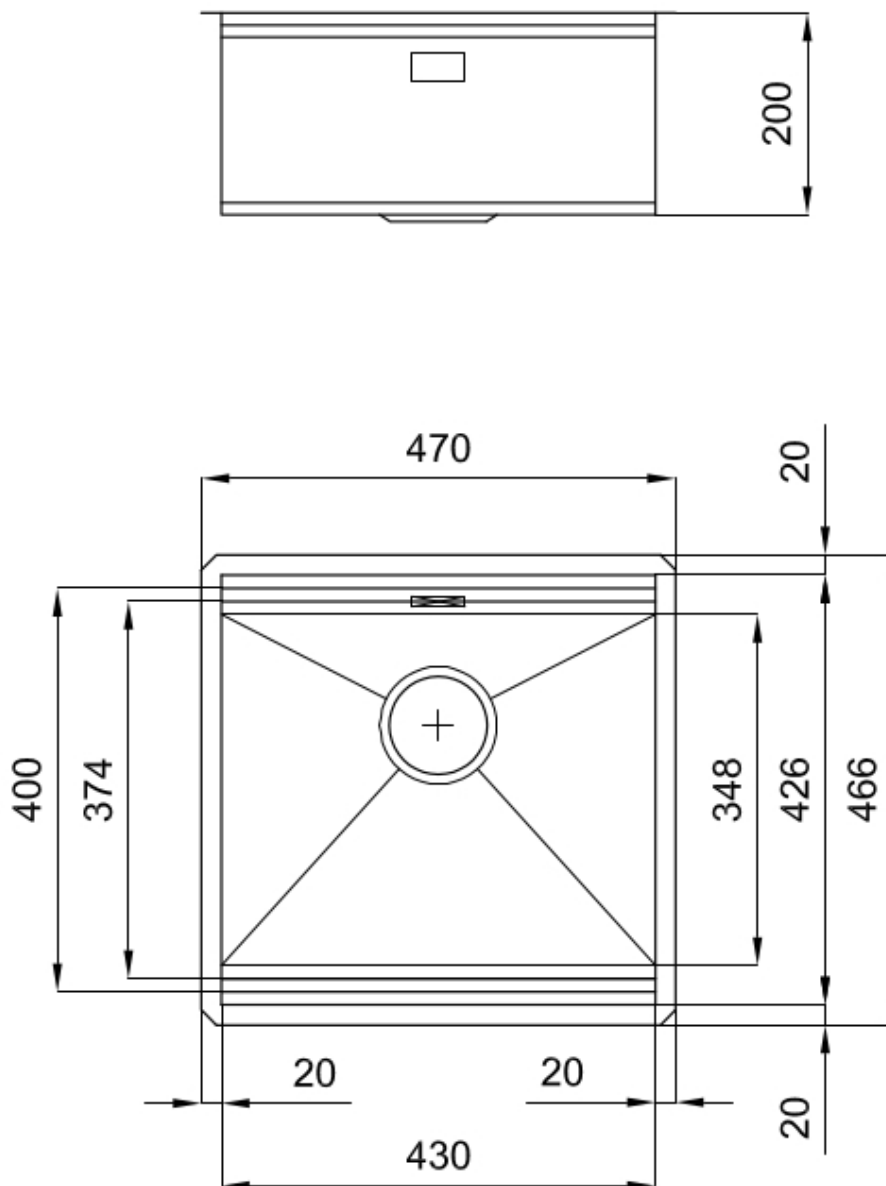

Triple recess - sliding accessories

The Foster Milano sink has an ingenious design that makes it simple to use a large set of optional accessories. On the topmost supporting step, the innovative Black grids slide, creating a large and practical surface to rinse food and crockery. The second step is meant to support and allow the sliding of a complete combination of accessories, which make some operations practical and safe: rinse, drain, slice, grate... everything can be done inside the sink. The third supporting step is on the bottom of the bowl. On this step one can rest the Black grids, making it possible to rinse foodstuffs without their coming in contact with the bottom of the sink, which may be dirty.

TECHNICAL DATA