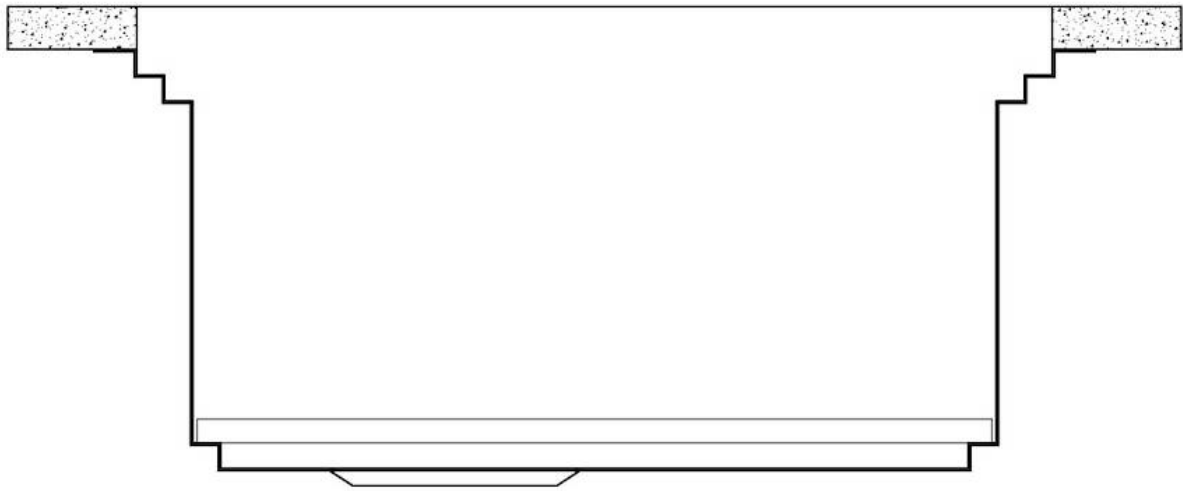

Milanello Level 3

Compatible accessories/Accessori compatibili:

8100 602