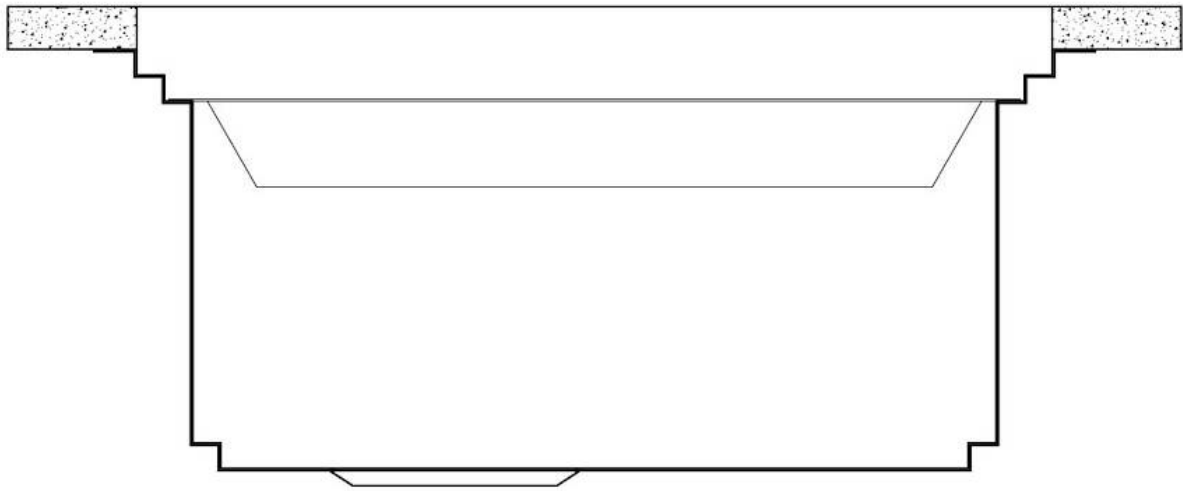

Milanello Level 2

Compatible accessories/Accessori compatibili:

8100 306

8156 000